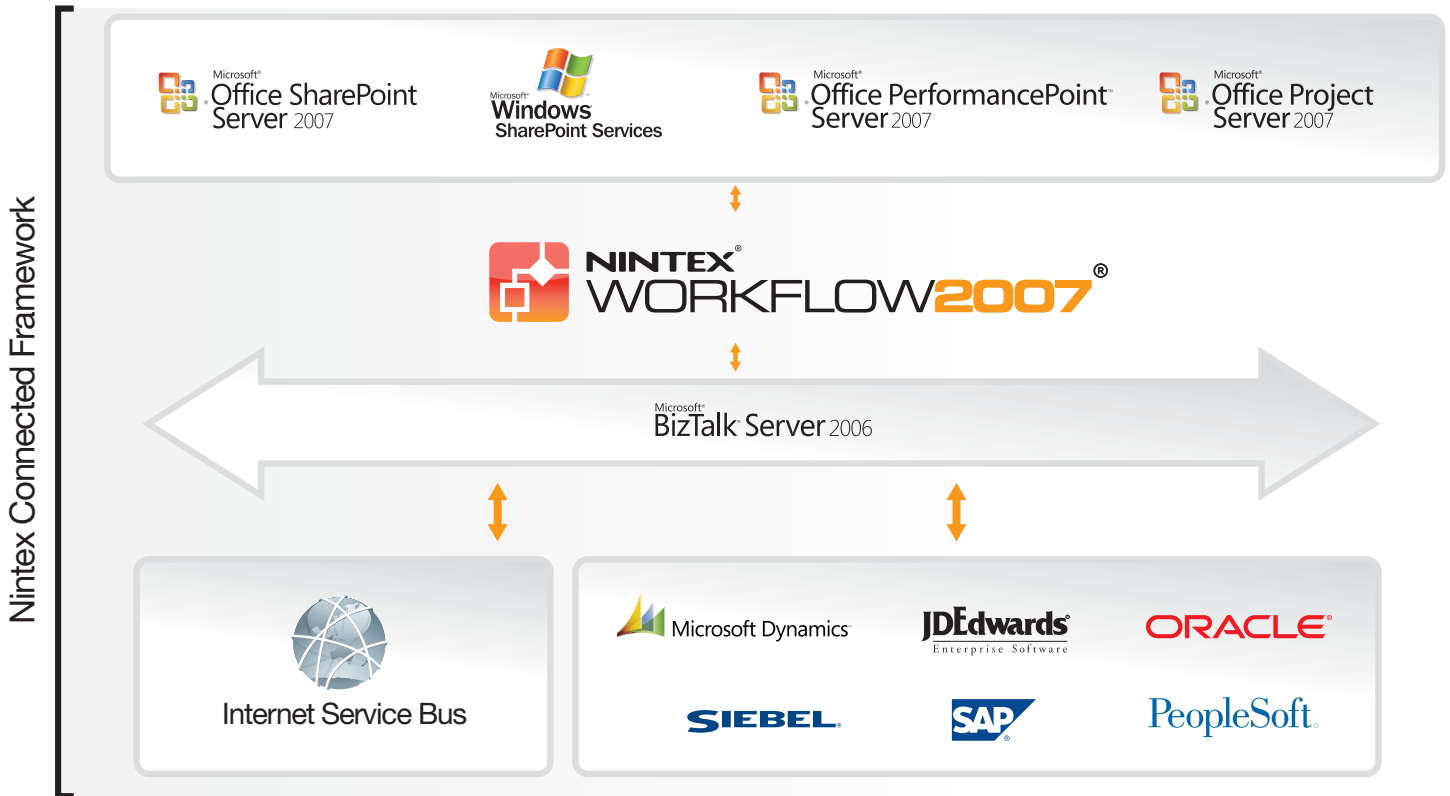

500+ Customers in 35 Countries

"Nintex Workflow 2007 allows business users to harness the power of Windows Workflow Foundation 2007 without specialist skills. My favourite feature is "LazyApproval" where a person can approve work items via email."

Angus Logan - Technology Specialist (Office Platform), Microsoft

Graphical Web Interface

- Browser based client (no desktop software required)
- Easy to use drag and drop workflow designer
- Visual workflow progress

Advanced Workflow Features

- Delegation and escalation capability
- Scheduled and timed workflows
- Rich Notification via E-mail, Instant Messenger and SMS
- Rapid approval through Nintex LazyApproval™
- Predefined templates for common processes

Built for SharePoint

- Deep integration with MOSS 2007/WSS3.0
- Automate common SharePoint tasks
- Built on Windows Workflow Foundation (WF)

Enterprise Integration (Enterprise Edition*)

- Integrate SharePoint with Non SharePoint Systems
- Connect with third party Enterprise Workflow products
- Account Provisioning
- BizTalk integration
- Enterprise reporting

System requirements

Nintex Workflow 2007 requires Microsoft Windows SharePoint Services 3.0 (WSS) or Microsoft Office SharePoint Server 2007.

* These features available with Enterprise Edition

Download a free trial at www.nintex.com/workflow

NINTEX

find out more: www.nintex.com

enquiries: sales@nintex.com

Microsoft
GOLD CERTIFIED
Partner